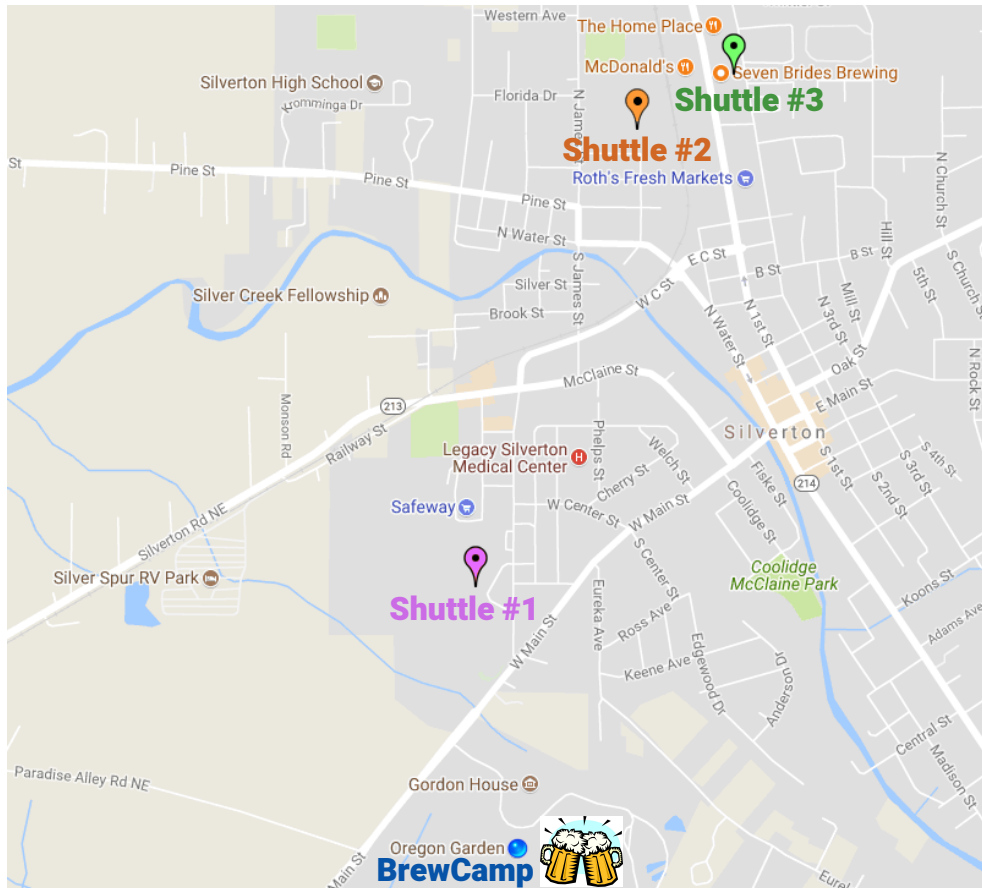

SHUTTLE INFORMATION

Shuttle #1

Robert Frost Elementary
201 Westfield Street
Silverton, Oregon 97381

Shuttle #2

Silver Falls School District
612 Schlador Street
Silverton, Oregon 97381

Shuttle #3

Gravel Lot by Seven Brides Brewing
990 North 1st Street
Silverton, Oregon 97381

PICK UP/ DROP OFF SCHEDULE

- Friday shuttles run from 1pm–11pm from **Shuttle Stop #3**
- Saturday shuttles run from 11am–12am with stops from all 3 shuttle locations
- Sunday shuttles run from 11am–11pm with stops from all 3 shuttle locations

*****Attendees are encouraged to take the shuttle and not attempt to walk to the event as they will not be allowed to walk up the driveway.*****